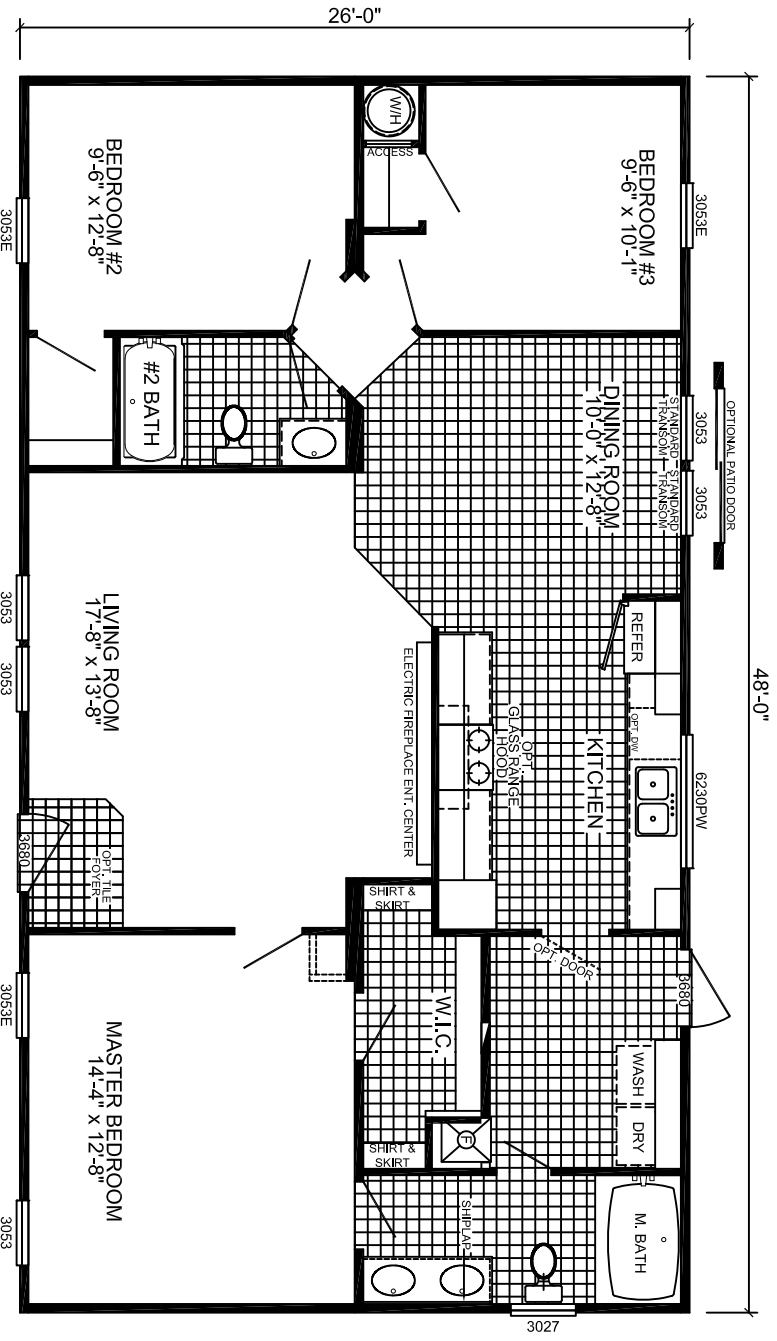

BANDIT

M-2483D-SIG-OAKS
3-BEDROOM / 2-BATH
28 x 52 - Approx. 1248 Sq. Ft.

Date: 11/11/19

* All room dimensions include closets and square footage figures are approximate.
 * Transom windows are available on optional 9'-0" Sidelwall houses only.
 * Live Oak Homes reserves the right to modify product offering at any time.