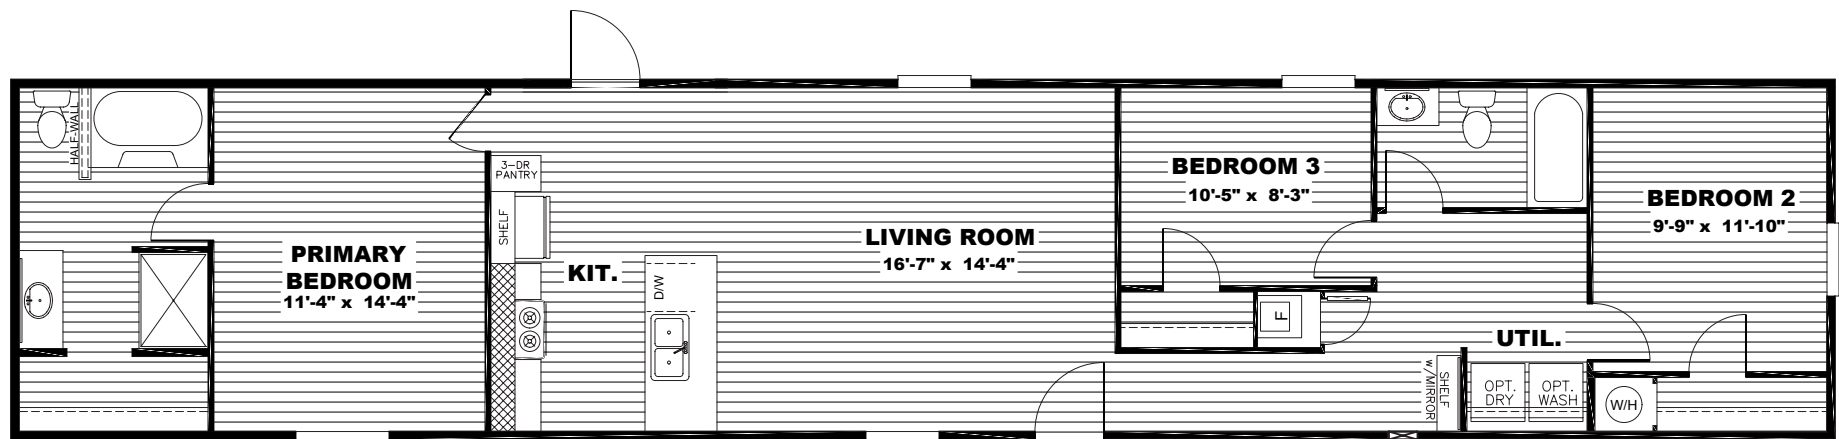

SPECTACULAR

TRS16763S // 16x76 // 1,140 sq ft // 3 beds // 2 baths

OWN IT

The home series and floor plans indicated will vary by retailer and state. Your local Home Center can quote you on specific prices and terms of purchase for specific homes. TRU invests in continuous product and process improvement. All home series, floor plans, specifications, dimension, features, materials, availability, and starting prices shown on this website are artist's renderings or estimates, and are subject to change without notice. Dimensions are nominal and length and width measurements are from exterior wall to exterior wall.