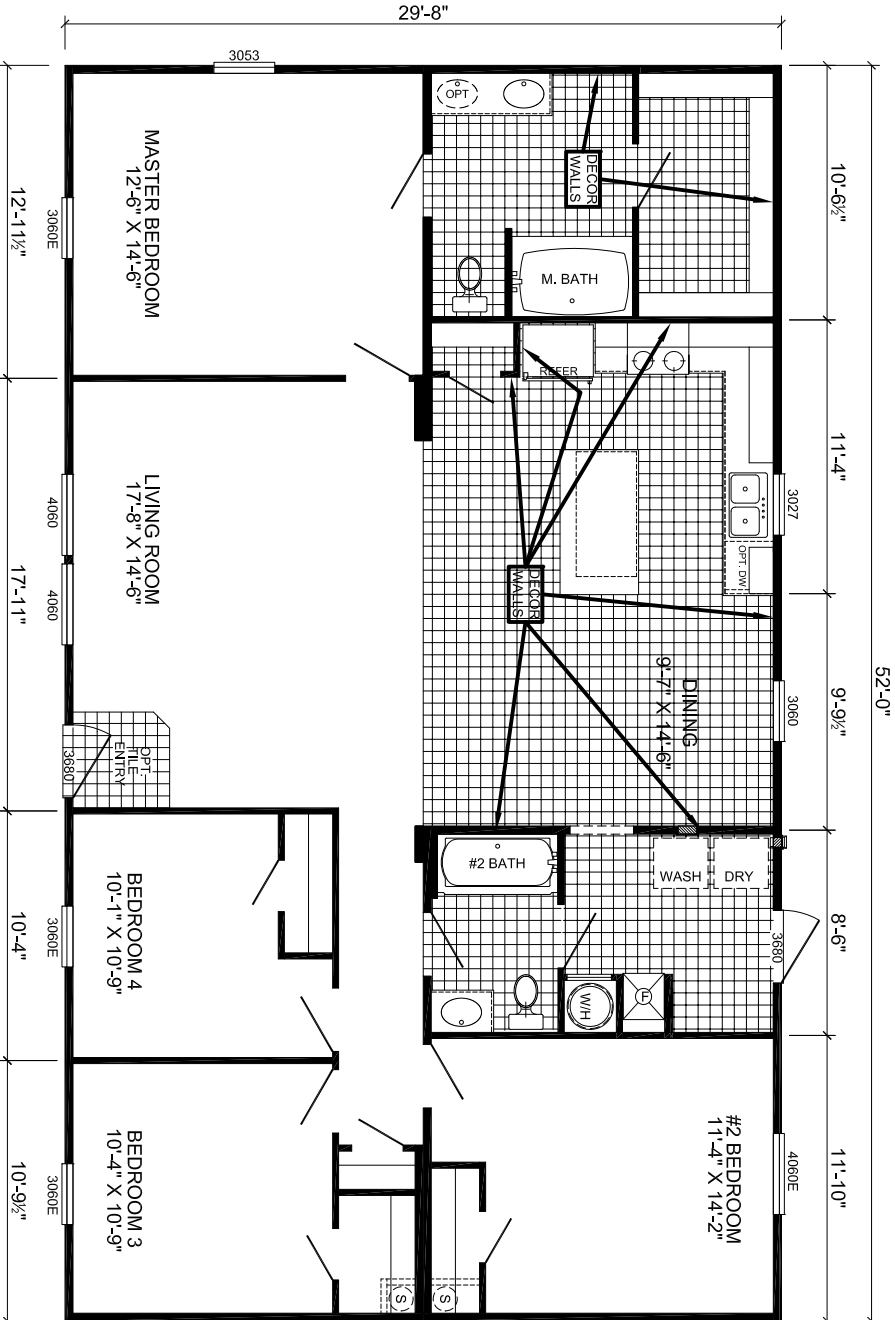

SHOWN WITH OPTIONAL DORMER

V-3524G

4-BEDROOM / 2-BATH

32 X 52 - Approx. 1525 Sq. Ft.

Date: 03/30/21

* All room dimensions include closets and square footage figures are approximate.