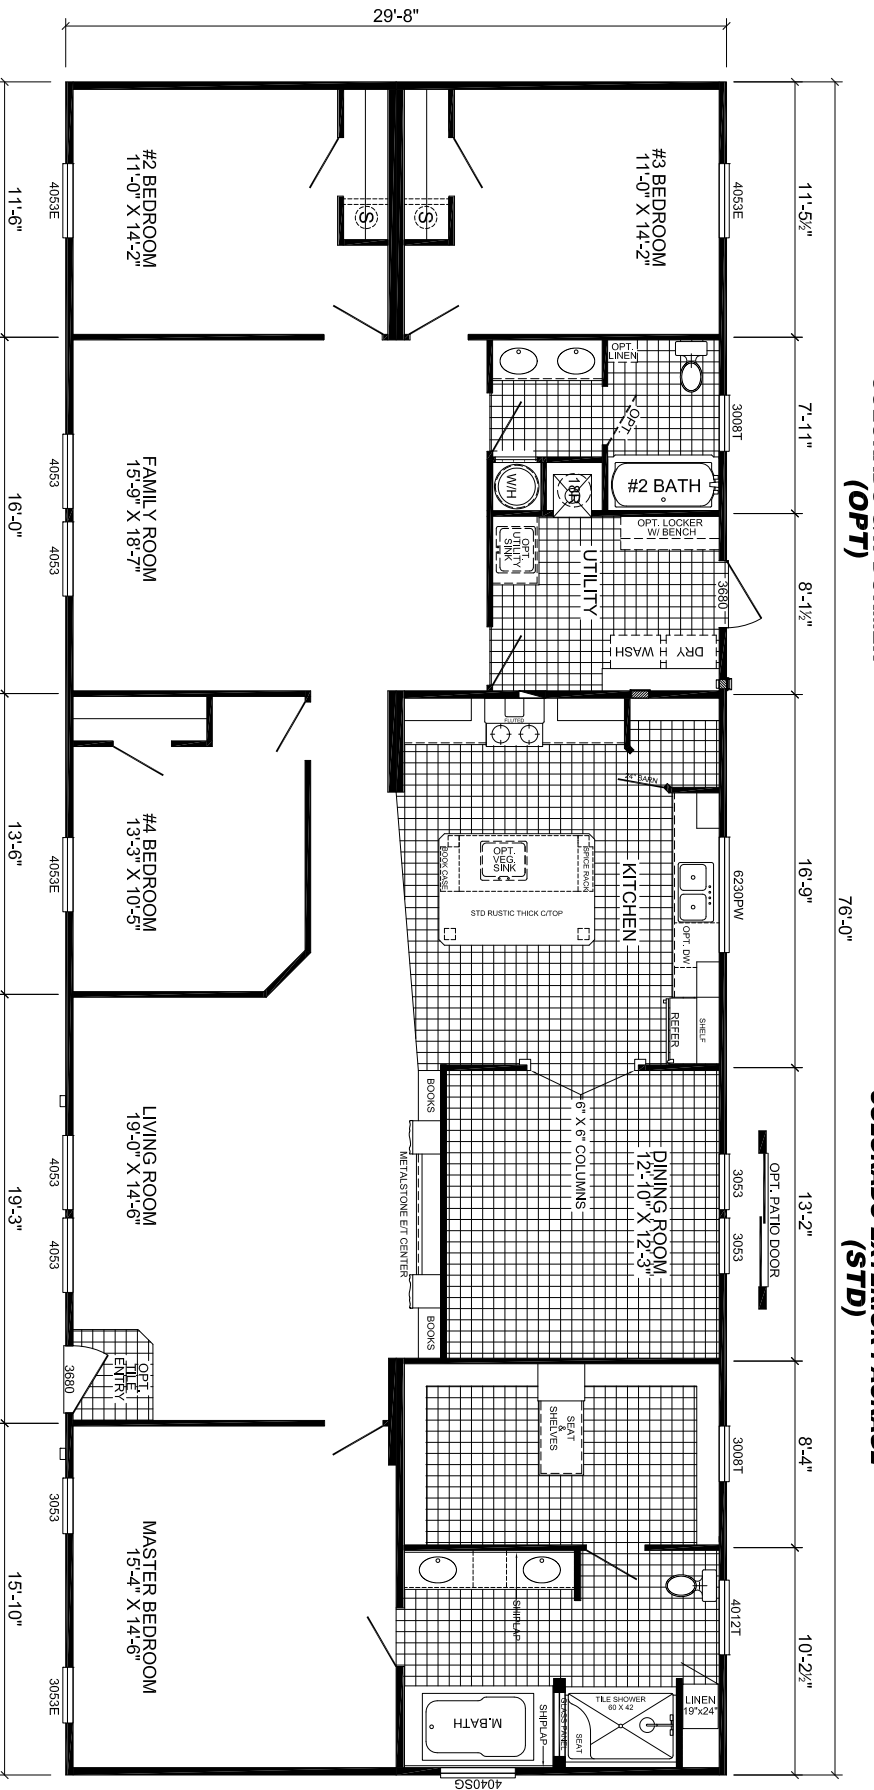

# KING RANCH

**M-3764F-SIG-OAK**  
**4-BEDROOM / 2-BATH**  
**32 X 80 - Approx. 2254 Sq. Ft.**

- Date: 10/28/19
- \* All room dimensions include closets and square footage figures are approximate.
  - \* Transom windows are available on optional 9'-0" sidewall houses only.
  - \* Skirting shown is optional.
  - \* Small dormer is optional only.
  - \* Live Oak Homes reserves the right to modify product offering at any time.