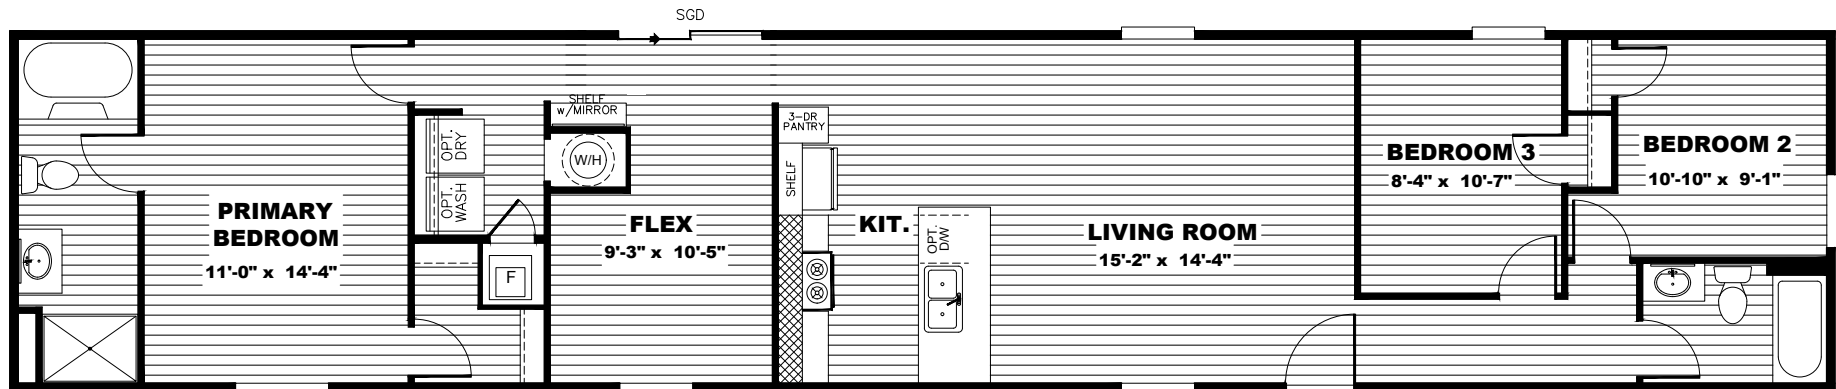

# (ELEBRATION

TRS16763C // 16x76 // 1,140 sq ft // 3 beds // 2 baths

OWN IT

The home series and floor plans indicated will vary by retailer and state. Your local Home Center can quote you on specific prices and terms of purchase for specific homes. TRU invests in continuous product and process improvement. All home series, floor plans, specifications, dimension, features, materials, availability, and starting prices shown on this website are artist's renderings or estimates, and are subject to change without notice. Dimensions are nominal and length and width measurements are from exterior wall to exterior wall.