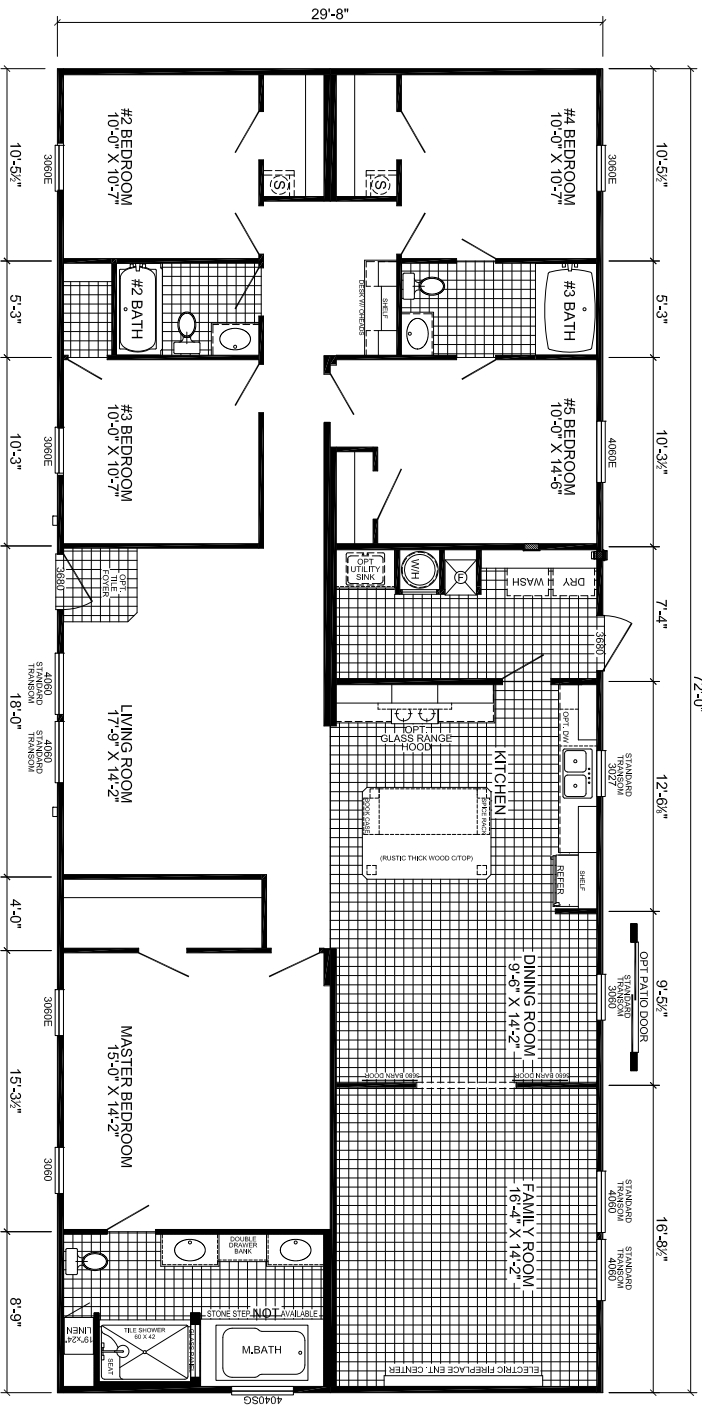

MONSTER MANSION

COLORADO EXTERIOR PACKAGE (STD)
72'-0"

S-3725A-SIG-OAK
5-BEDROOM / 3-BATH
32 X 76 - Approx. 2136 Sq. Ft.

Date: 12/09/20
 * All room dimensions include closets and square footage figures are approximate.
 * Transition windows are available on optional 9'4" sidewall houses only.
 * Siding shown is optional.