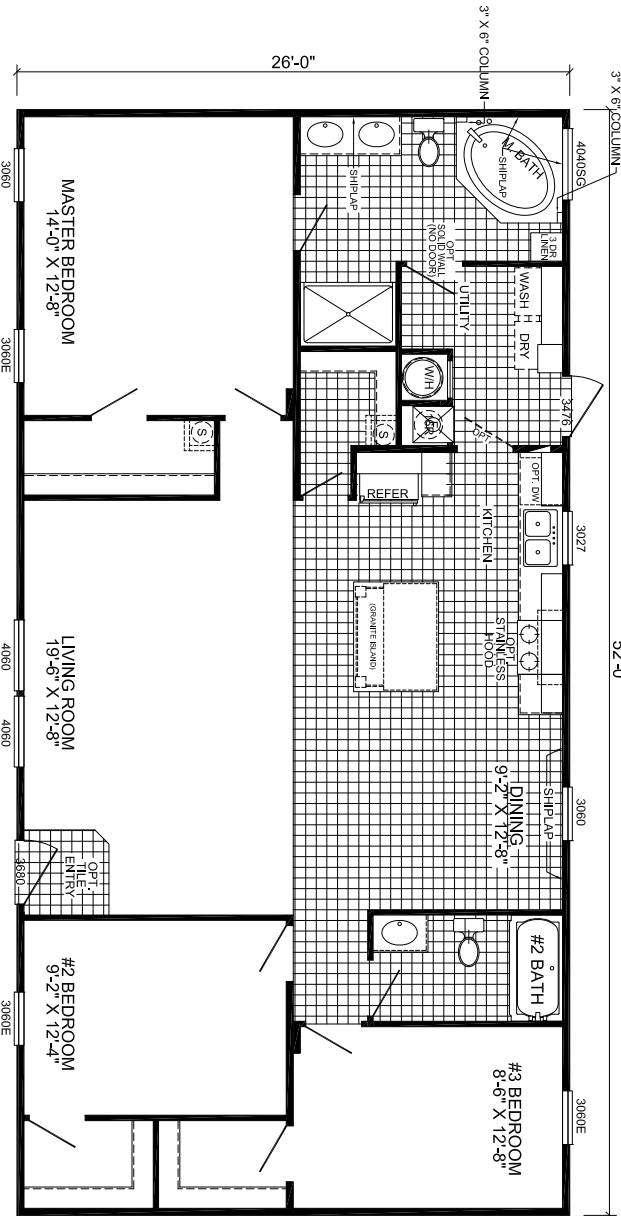

# SILVERADO

**D-25223H**  
**3-BEDROOM / 2-BATH**  
**28 X 56 - Approx. 1352 Sq. Ft.**

Date: 03/03/21  
 \* All room dimensions include closets and square footage figures are approximate.  
 \* 9'-0" ceilings are NOT AVAILABLE for this model.  
 \* Live Oak Homes reserves the right to modify the product offering at any time.