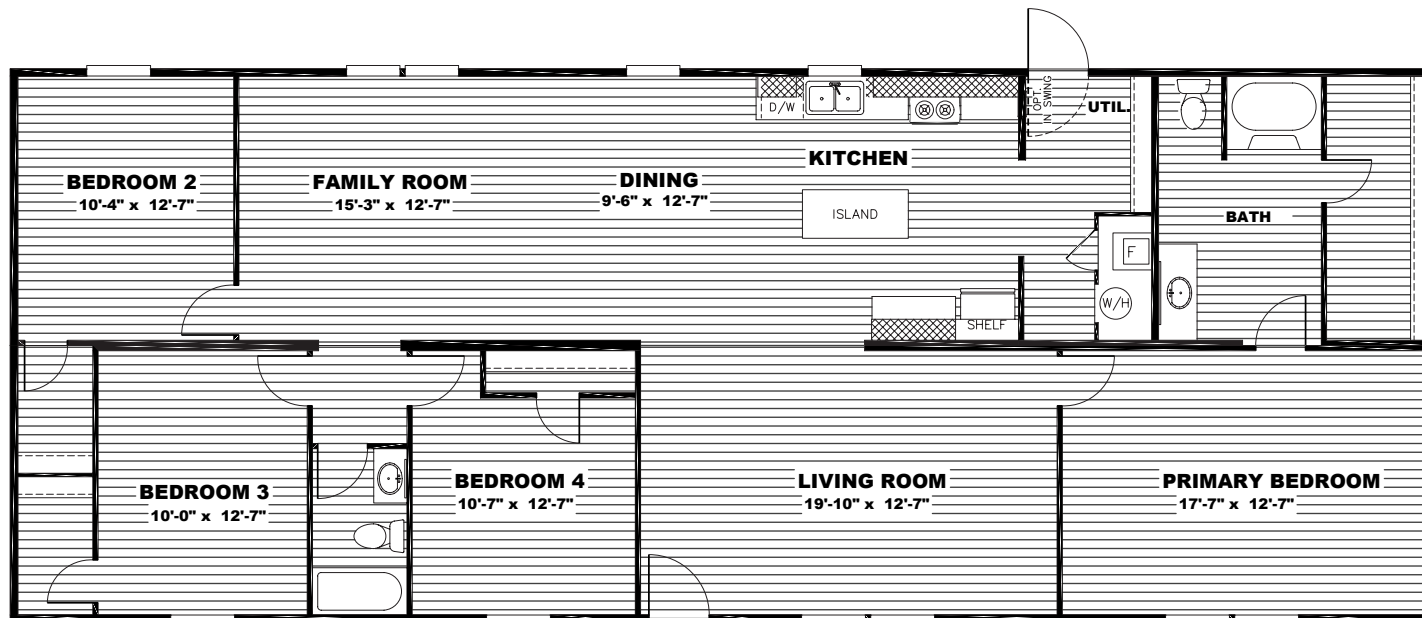

PRIDE

TRU28684R // 28x68 // 1,791 sq ft // 4 beds // 2 baths

OWN IT

The home series and floor plans indicated will vary by retailer and state. Your local Home Center can quote you on specific prices and terms of purchase for specific homes. TRU invests in continuous product and process improvement. All home series, floor plans, specifications, dimension, features, materials, availability, and starting prices shown on this website are artist's renderings or estimates, and are subject to change without notice. Dimensions are nominal and length and width measurements are from exterior wall to exterior wall.