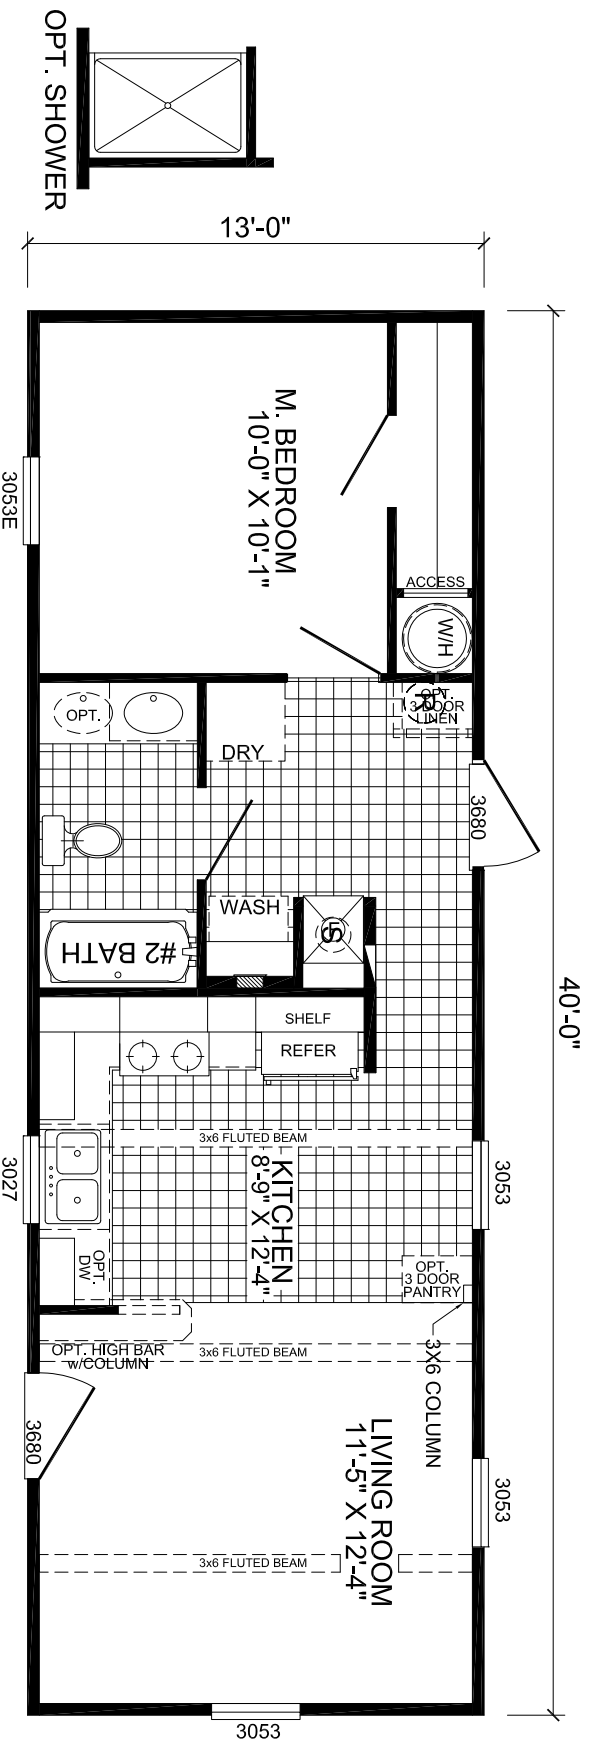

Suwannee

SHOWN WITH OPTIONAL WINDOW LINEALS

S-4401D-OAK

1-BEDROOM / 1-BATH

14 X 40 - Approx. 520 Sq. Ft.

Date: 5-21-2018

* All room dimensions include closets and square footage figures are approximate.
* Live Oak Homes reserves the right to modify product offering at any time.