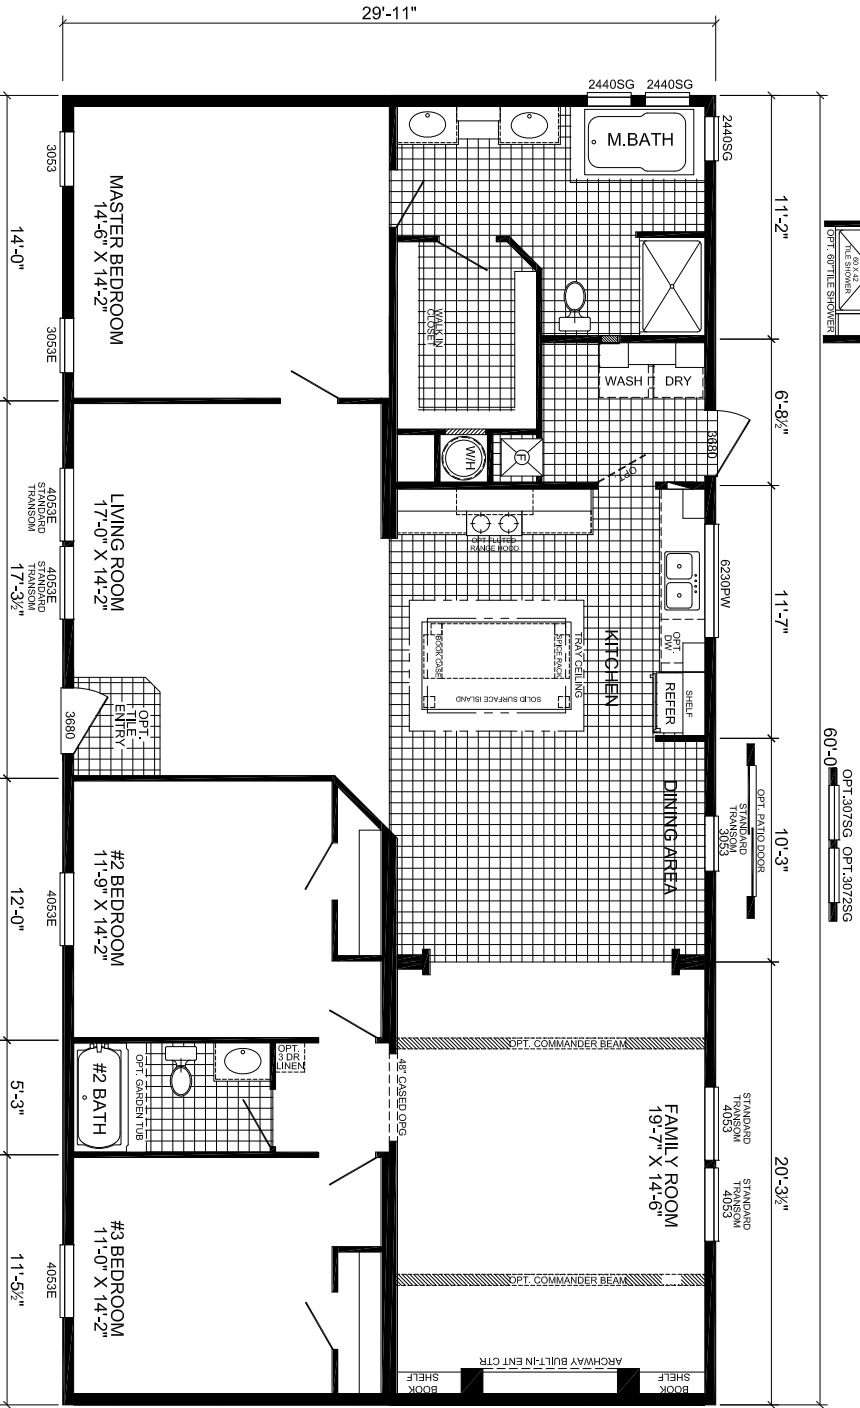

WIMBERLY PLUS

FRONT ELEVATION

P-3603G

3-BEDROOM / 2-BATH

32 X 60 - Approx. 1795 Sq. Ft.

Date: 01/06/21
 * All room dimensions include closets and square footage figures are approximate.
 * Transom windows are available on optional 9'-0" sidewall houses only.