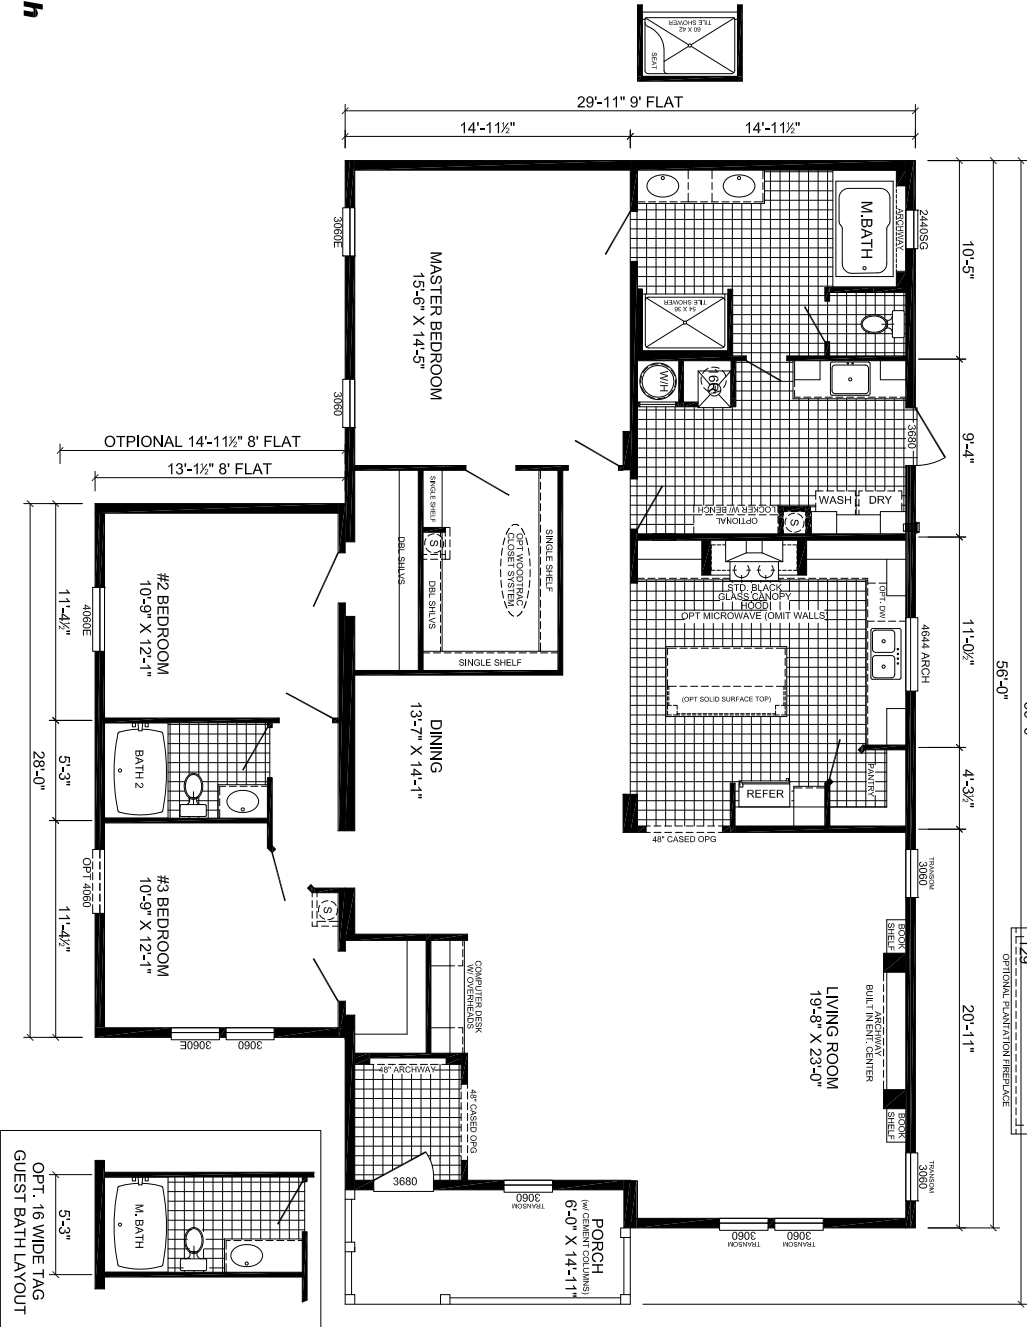

OPT SHAKE EXTERIOR

STANDARD EXTERIOR

PONDEROSA

P-7603A
3-BEDROOM / 2-BATH
42 x 64 + TAG - Approx. 2,013 Sq. Ft.
42 x 64 + TAG - Approx. 2,102 Sq. Ft. w/porch

Date: 01/05/21
 * All room dimensions include closets and square footage figures are approximate.
 * Transom windows are available on optional 9'-0" sidewall houses only.