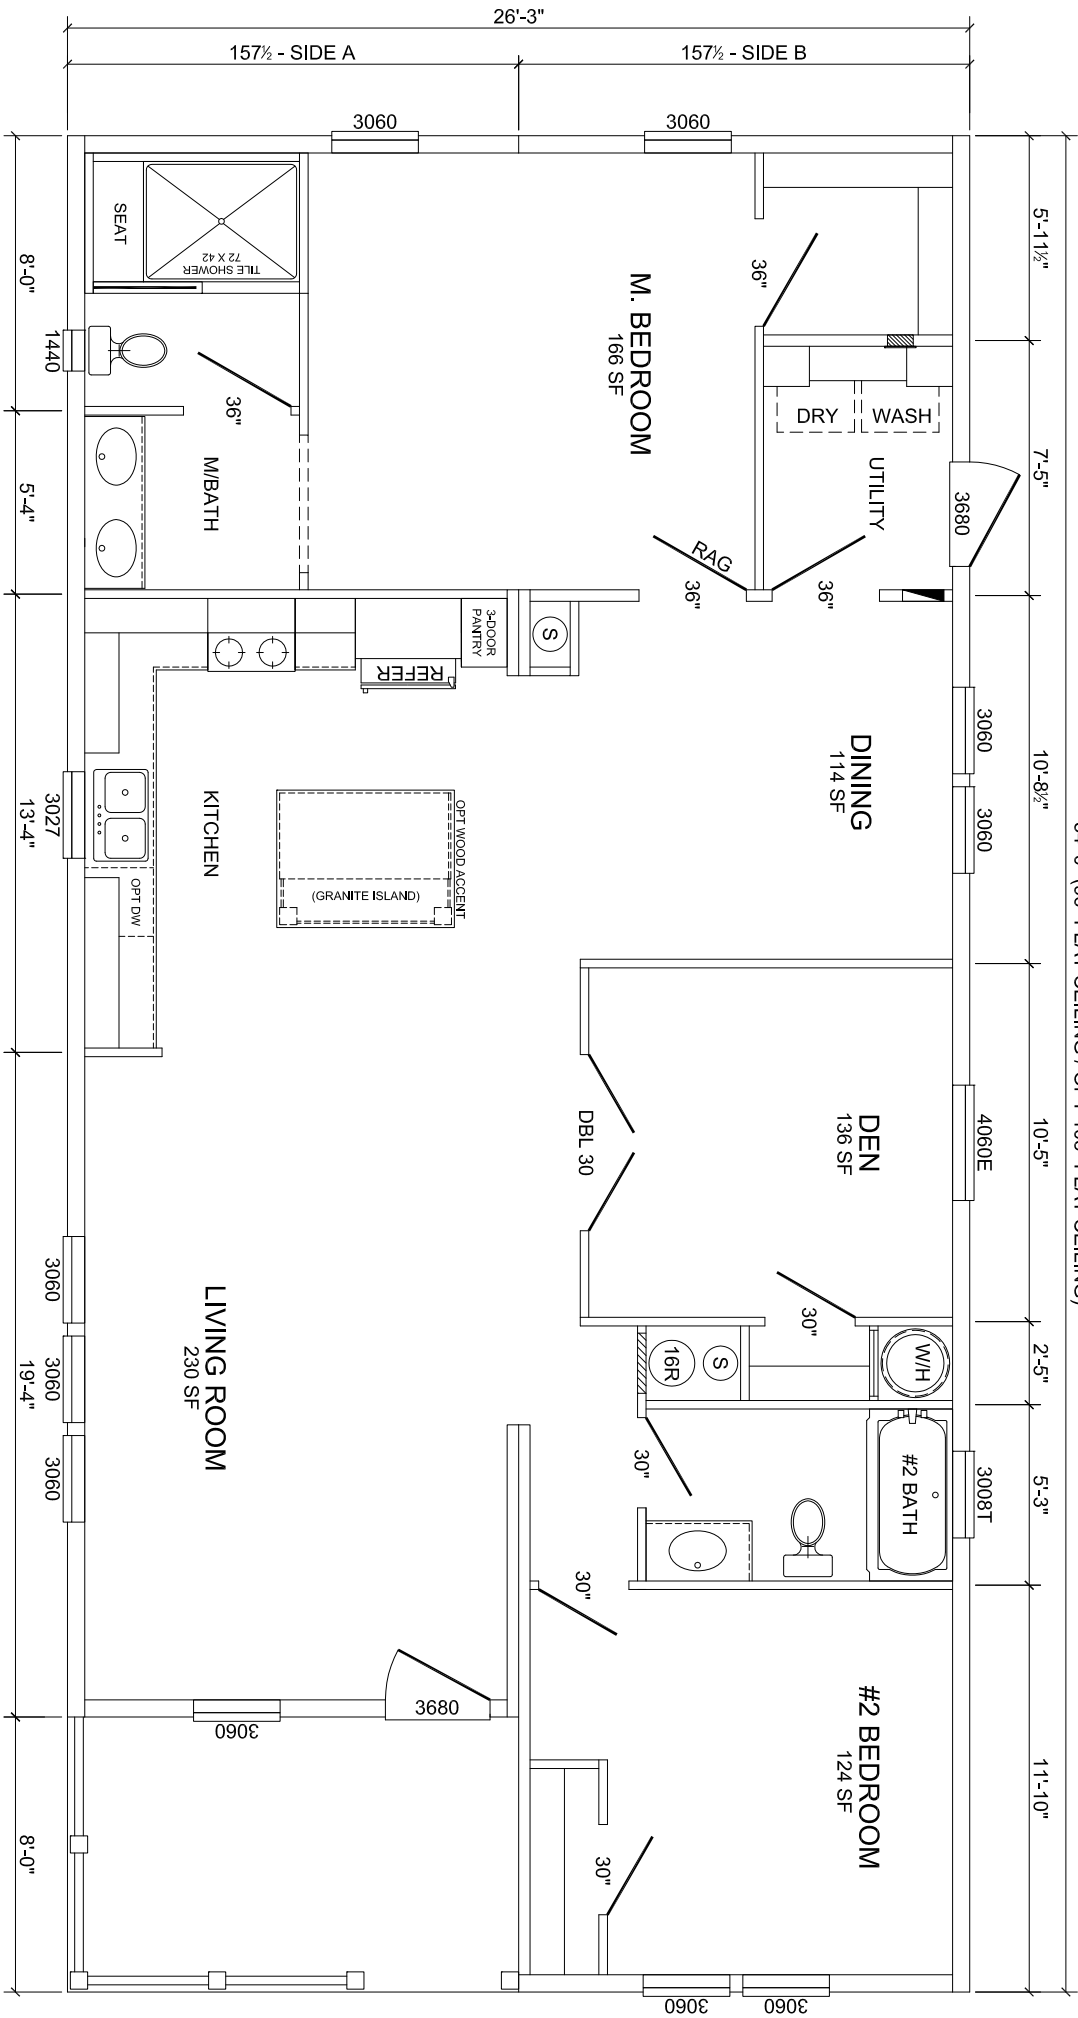

B-2542B-P

54'-0" (98" FLAT CEILING / OPT 108" FLAT CEILING)