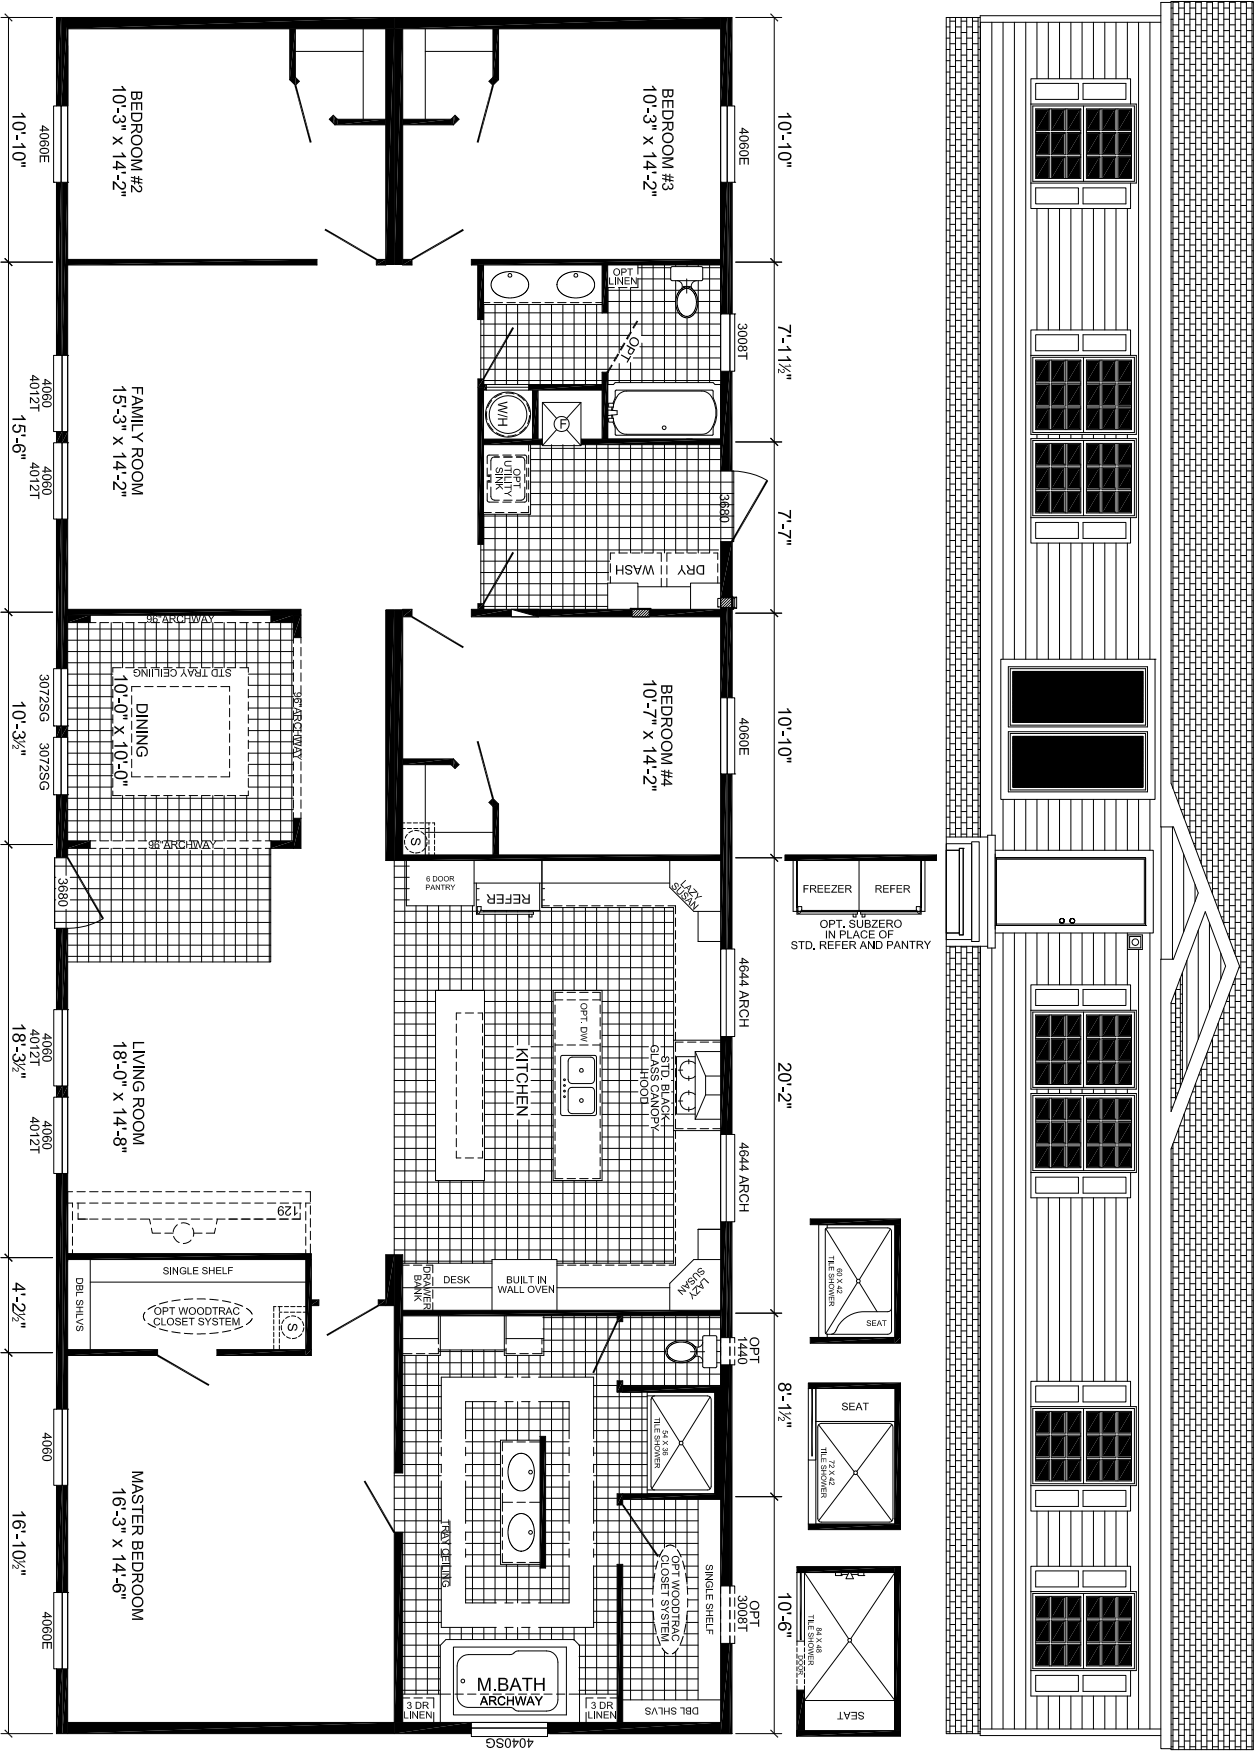

VICTORIAN

P-37640

4-BEDROOM / 2-BATH

32 X 80 - Approx. 2273 Sq. Ft.

Date: 10/19/20
 * All room dimensions include closets and square footage figures are approximate.
 * Transom windows are available on optional 9'-0" steeplewall houses only.
 * Skirting shown is optional.