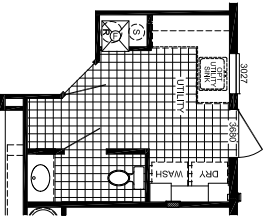

OPTIONAL SILVERADO EXTERIOR

OPTIONAL SHAKER EXTERIOR
GLADIATOR

P-3764N
4-BEDROOM / 2-BATH
32 X 80 - Approx. 2273 Sq. Ft.

Date: 12/2020
* All room dimensions include closets and square footage figures are approximate.
* Transom windows are available on optional 9'-0" sidewall houses only.