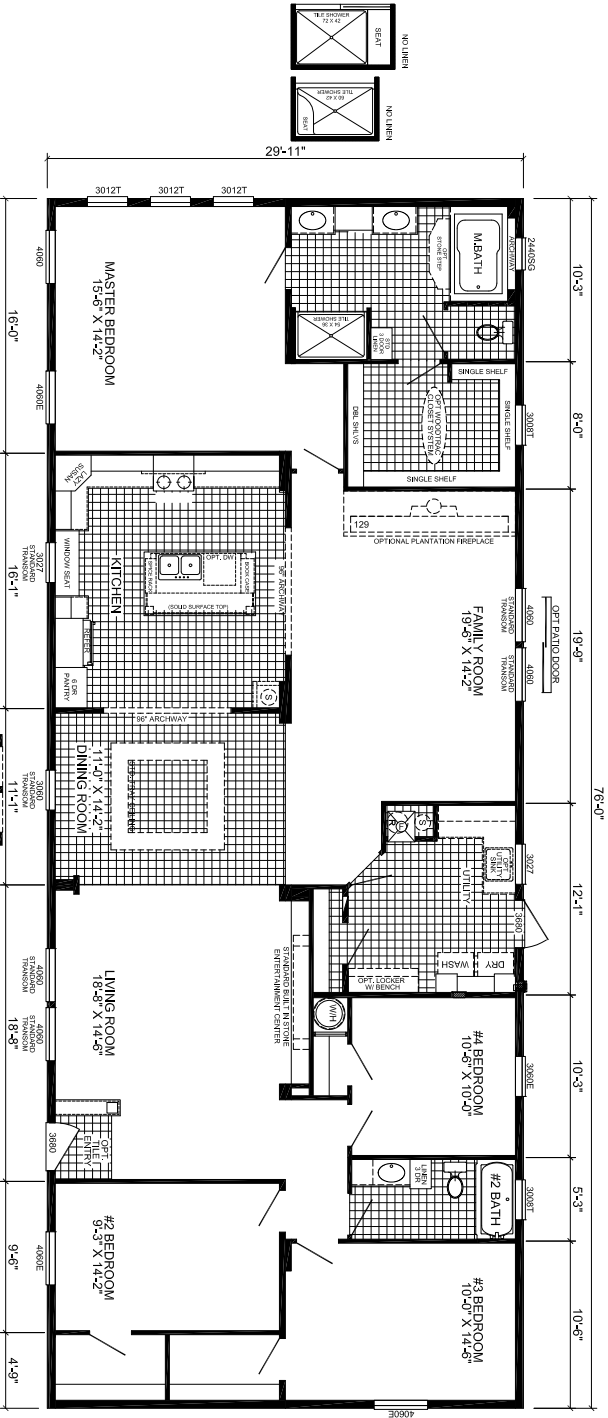

OPTIONAL SILVERADO EXTERIOR

OPTIONAL SHAKER EXTERIOR
GLADIATOR

P-3764N
4-BEDROOM / 2-BATH
32 X 80 - Approx. 2273 Sq. Ft.

Date: 12/2020
* All room dimensions include closets and square footage figures are approximate.
* Transom windows are available on optional 9'-0" sidewall houses only.